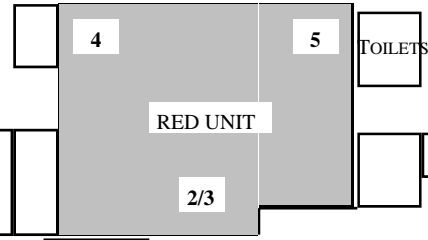

Primary  
Play  
Equip

Sheds

EATING  
ZONE

Staff Car Park

J:\common\frontdesk\masters\direk\_map.pub

URAILA AVE