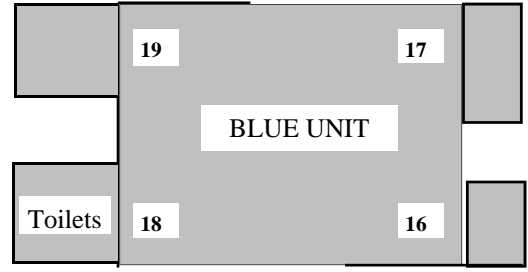

Primary  
Play  
Equip

Sheds

EATING  
ZONE

Staff Car Park

J:\common\frontdesk\masters\direk\_map.pub

URAILA AVE